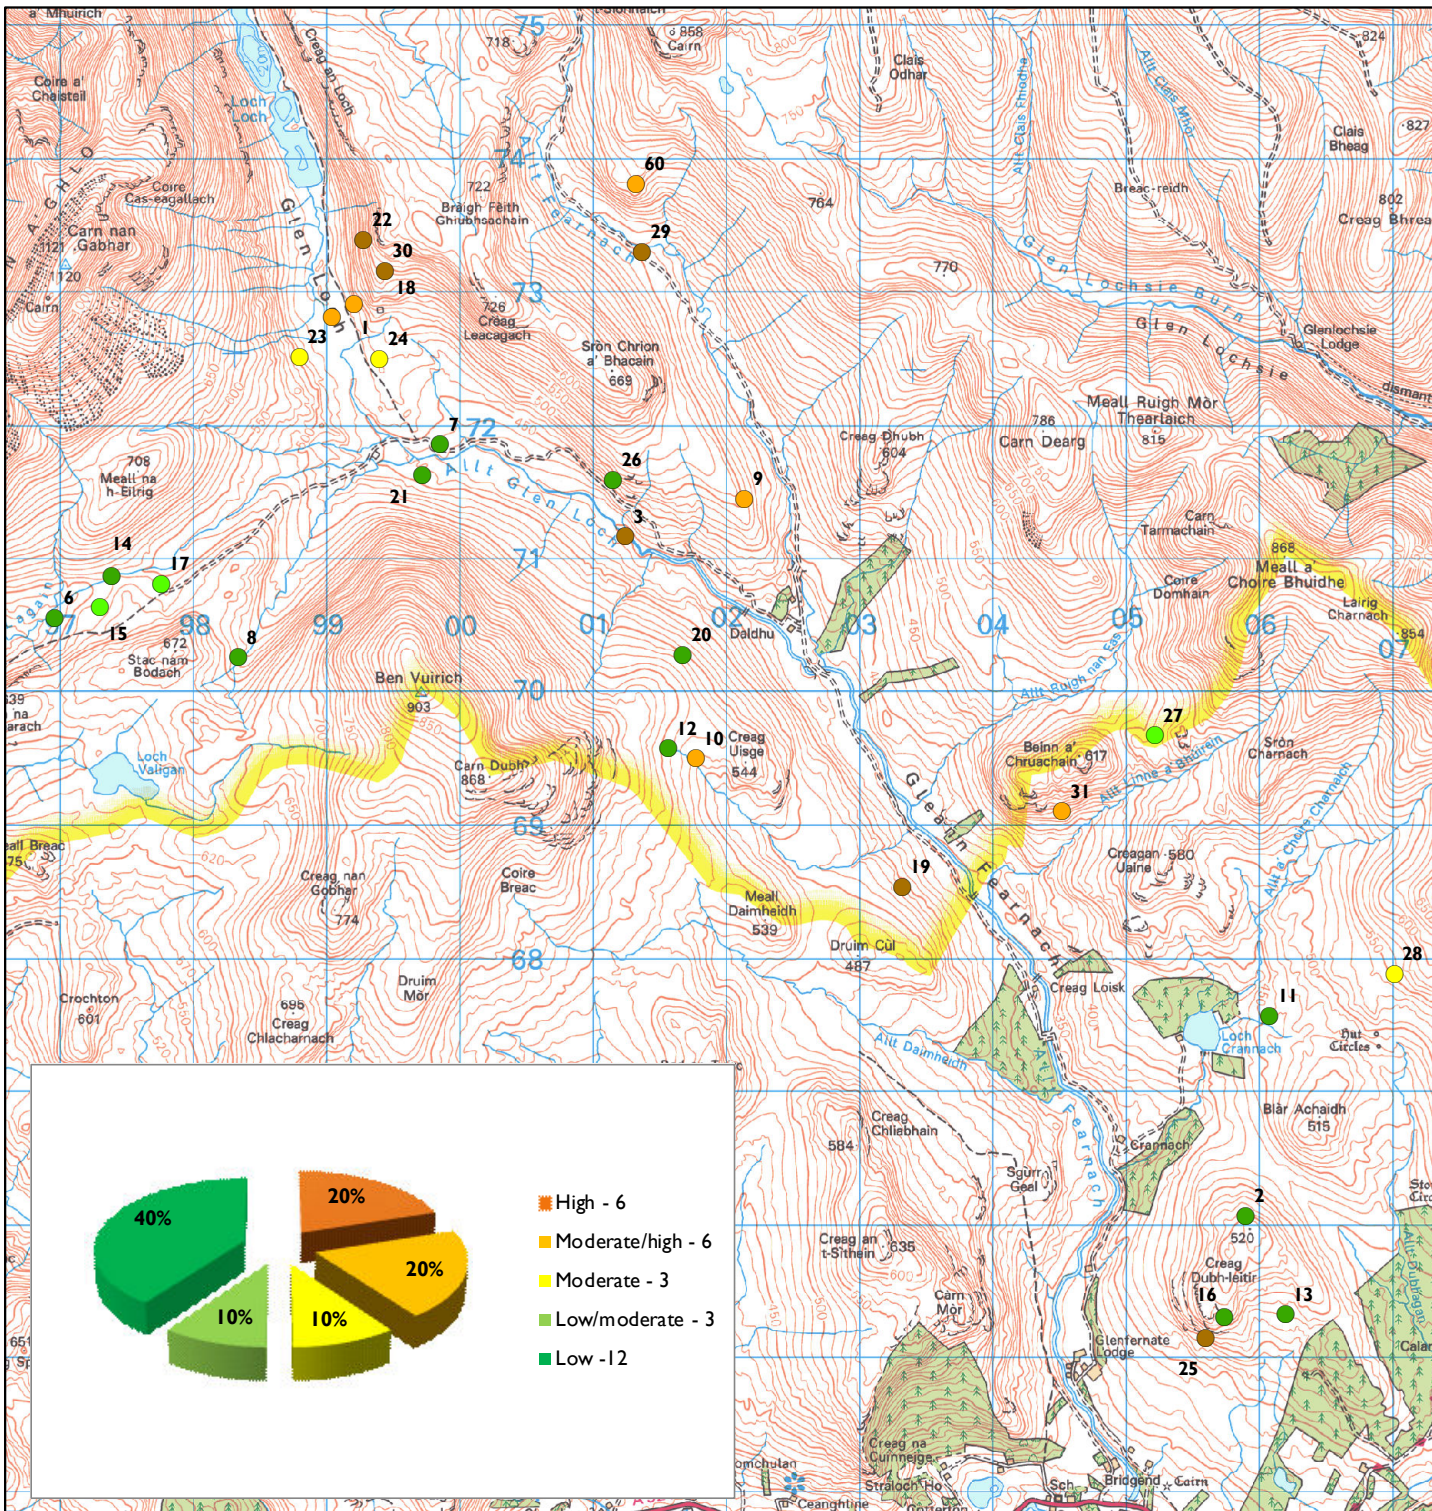

Glenfernate Estate Dwarf shrub heath data 2018

Dwarf shrub heath data

Impact

- Low - 1
- Low/moderate - 2
- Moderate - 3
- Moderate/high - 4
- High - 5

Plot ID	Photo Ref	Impact	Heather stem breakage	Deer dung	Hare dung	Av height
1	1389	Moderate/high	Light/moderate	Yes	No	18
2	1398	Low	Light/moderate	No	No	28
3		High	Light/moderate	Yes	No	6
6	1384	Low	Light/moderate	Yes	No	36
7	1379	Low	Light/moderate	Yes	No	24
8	1381	Low	Light/moderate	Yes	No	31
9		Moderate/high	Light/moderate	Yes	No	18
10		Moderate/high	Light/moderate	No	No	20
11	1396	Low	Light/moderate	No	No	31
12		Low	Light/moderate	No	No	24
13	1399	Low	Light/moderate	No	No	28
14	1385 1386	Low	Light/moderate	Yes	No	33
15	1383	Low/moderate	Light/moderate	Yes	No	23
16	1400	Low	Light/moderate	Yes	Yes	9
17	1382	Low/moderate	Light/moderate	No	No	23
18	1390	Moderate/high	Light/moderate	Yes	Yes	8
19		High	Heavy	Yes	Yes	15
20		Low	Light/moderate	No	No	21
21	1380	Low	Light/moderate	Yes	No	26
22	1392	High	Light/moderate	Yes	Yes	6
23	1388	Moderate	Light/moderate	Yes	No	
24	1387	Moderate	Light/moderate	Yes	No	26
25	1401	High	Light/moderate	Yes	No	9
26	1393	Low	Light/moderate	Yes	No	19
27	1395	Low/moderate	Light/moderate	No	Yes	17
28	1397	Moderate	Heavy	Yes	No	17
29		High	Light/moderate	Yes	No	12
30	1391	High	Light/moderate	Yes	Yes	8
31	1394	Moderate/high	Heavy	Yes	No	17
60		Moderate/high	Light/moderate	Yes	Yes	11